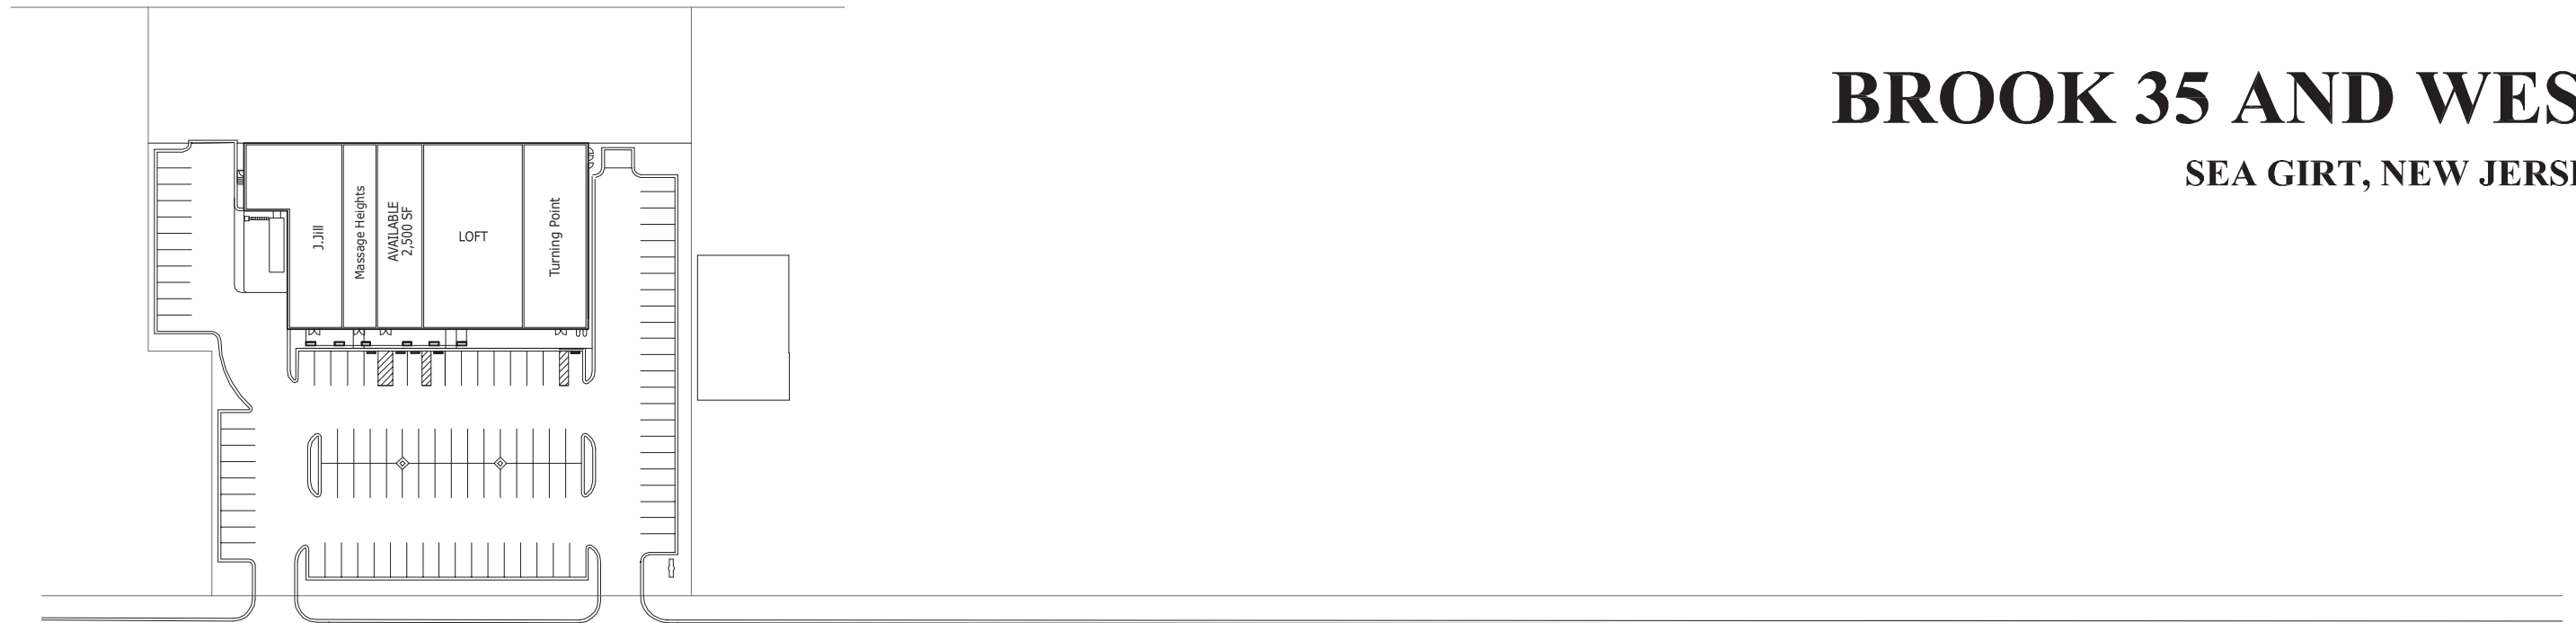

# Site Plan

## BROOK 35 AND WEST

SEA GIRT, NEW JERSEY

NEW JERSEY STATE HIGHWAY ROUTE NO. 35